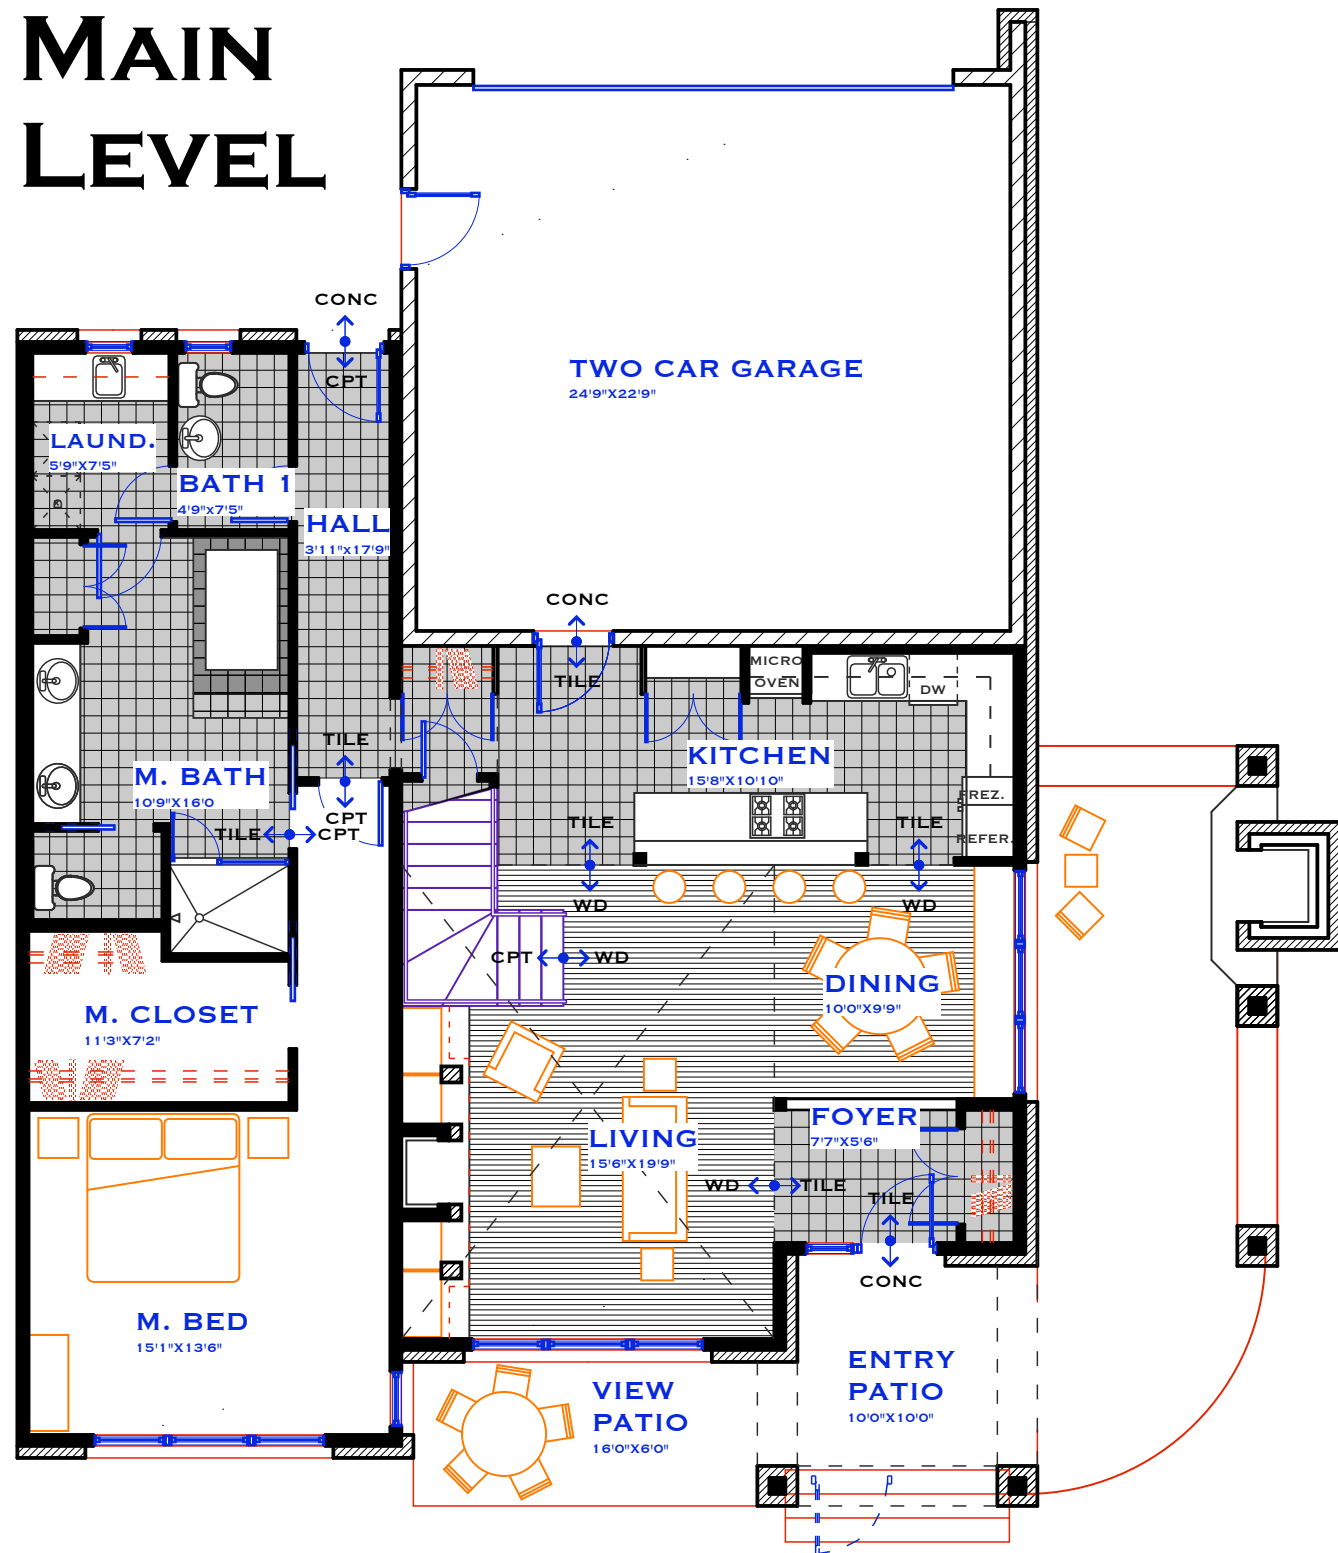

FLOORPLAN FOR GARDEN LEVEL END UNIT

4276 TOTAL SQUARE FEET

2621 SQUARE FEET
HEATED SPACE

1031 SQUARE FEET
OUTDOOR SPACE

624 SQUARE FEET
GARAGE

MAIN LEVEL

UPPER LEVEL